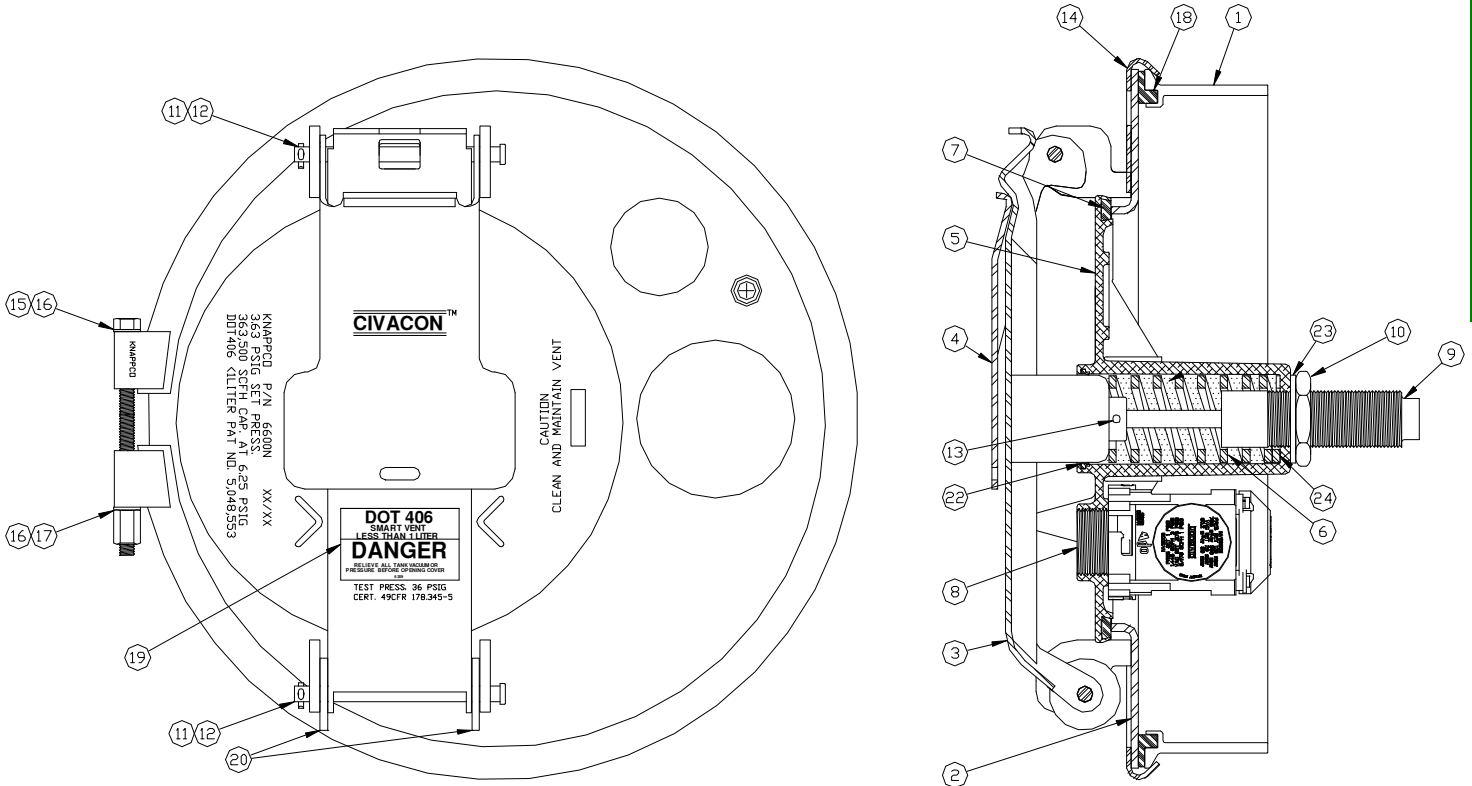

SSVN11110 16" Manhole Assembly

PARTS BREAK DOWN

| ITEM | PART NUMBER | DESCRIPTION | QTY. |
|------|----------------------|-----------------------|------|
| 1 | 4754 | WELD RING | 1 |
| 2 | 6006 | COVER WELDMENT | 1 |
| 3 | 6535 ¹ | STRONGBACK | 1 |
| 4 | 6121 | LATCH | 1 |
| 5 | 6533 ¹ | FILL COVER | 1 |
| 6 | 5895 ¹ | SPRING | 1 |
| 7 | 12022 ^{1,3} | GASKET | 1 |
| 8 | NV3000 ¹ | PRESSURE VACUUM VENT | 1 |
| 9 | 9241 ¹ | MOTION CONTROL DEVICE | 1 |
| 10 | 6374 ¹ | LOCK NUT | 1 |
| 11 | 5951 | CLEVIS PIN | 2 |
| 12 | 1045 | COTTER PIN | 2 |
| 13 | 6534 ¹ | DRIVE PIN | 1 |
| 14 | 3271 | CLAMP RING | 1 |

| ITEM | PART NUMBER | DESCRIPTION | QTY. |
|------|-------------------|-------------|------|
| 15 | 1110 | SCREW | 1 |
| 16 | 1113 | WASHER | 2 |
| 17 | 5009 | NUT | 1 |
| 18 | 4645 ² | GASKET | 1 |
| 19 | 6209 ¹ | DECAL | 1 |
| 20 | 6025 | WASHER | 2 |
| 22 | 6532 ¹ | ROD WIPER | 1 |
| 23 | 6375 ¹ | SEAL WASHER | 1 |
| 24 | 5203 ¹ | BUSHING | 4 |

Available without Weld Ring—P/N SSVN101110

| REPLACEMENT FILL COVER | |
|------------------------|---------------------|
| 6600N | FILL COVER ASSEMBLY |

1—Included in 6600N, 2—Also available in Viton—P/N 4873, 3—Also available in Viton—P/N 6263