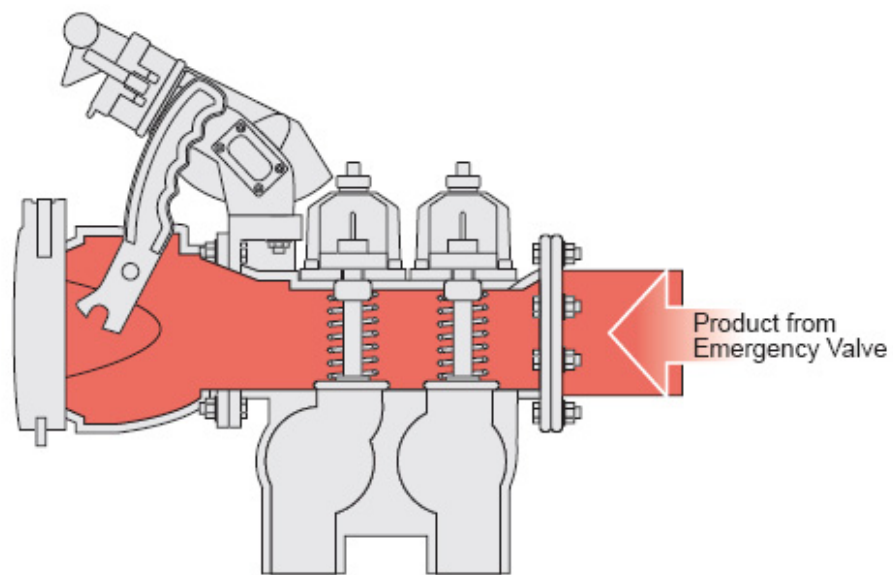

Side View of Both Valves Locked Down - No Flow to Pumps

01-05-030CH

www.civacon.com ◆ 9393 Princeton-Glendale Road ◆ Hamilton, Ohio, USA 45011 ◆ Phone: (800) 422-2525 ◆ Fax: (800) 421-3297

Rev B Mar 2020

DEFINING | WHAT'S NEXT