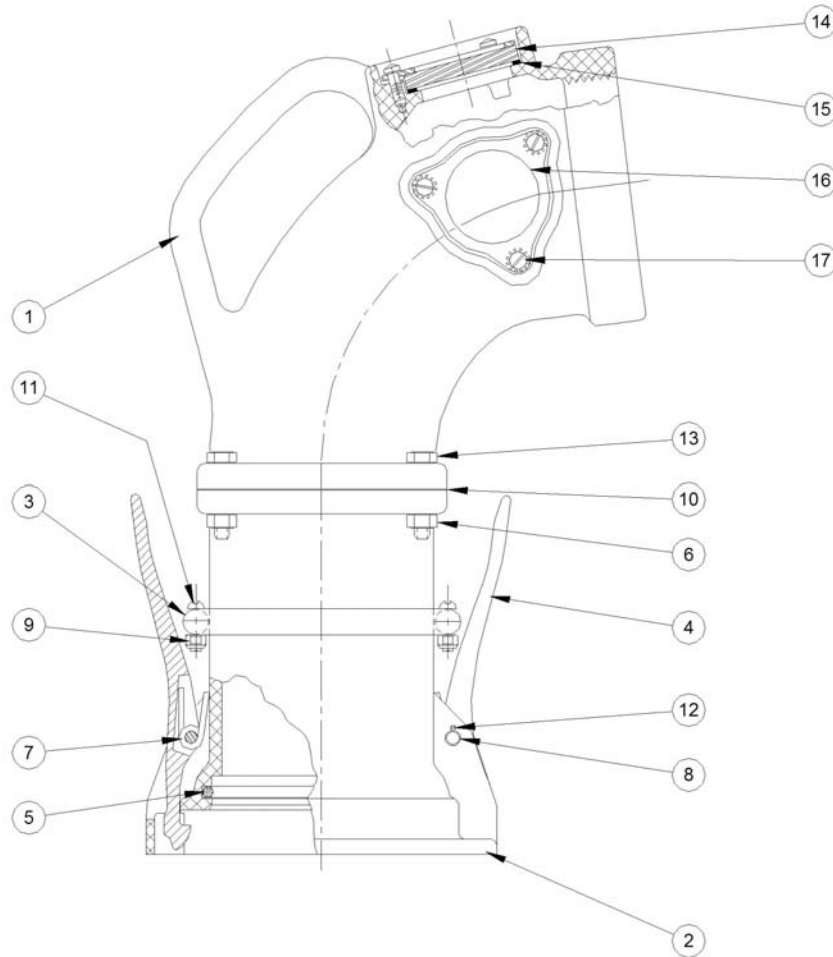

## 60ASF Product Delivery Elbow Side Seal

ITEM	PART NUMBER	DESCRIPTION	QTY.
1	E00269A	UPPER BODY	1
2	E00255A	LOWER BODY	1
3	H02269A	RING <sup>1</sup>	2
4	C03262B	LOCK LEVER	2
5	H03740M	O-RING, BUNA	1
6	H06151M	HEX NUT	4
7	H07284M	SPRING	2
8	H07288RE	PIN	2
9	H08637M	HEX NUT <sup>1</sup>	2
10	H10039M	GASKET	1

ITEM	PART NUMBER	DESCRIPTION	QTY.
11	H20037M	SCREW <sup>1</sup>	2
12	H20407M	RETAINING RING	4
13	H03114M	BOLT	4
14	H20583M	SIGHT GLASS <sup>2</sup>	3
15	H20010M	GASKET <sup>2</sup>	3
16	H04135M	RETAINING PLATE <sup>2</sup>	3
17	H52471M	SCREW <sup>2</sup>	9

1	60L-AL40 <sup>1</sup>	4" LOCK RING ASSY	1
1	60WRK <sup>2</sup>	WINDOW REPLACEMENT KIT	1