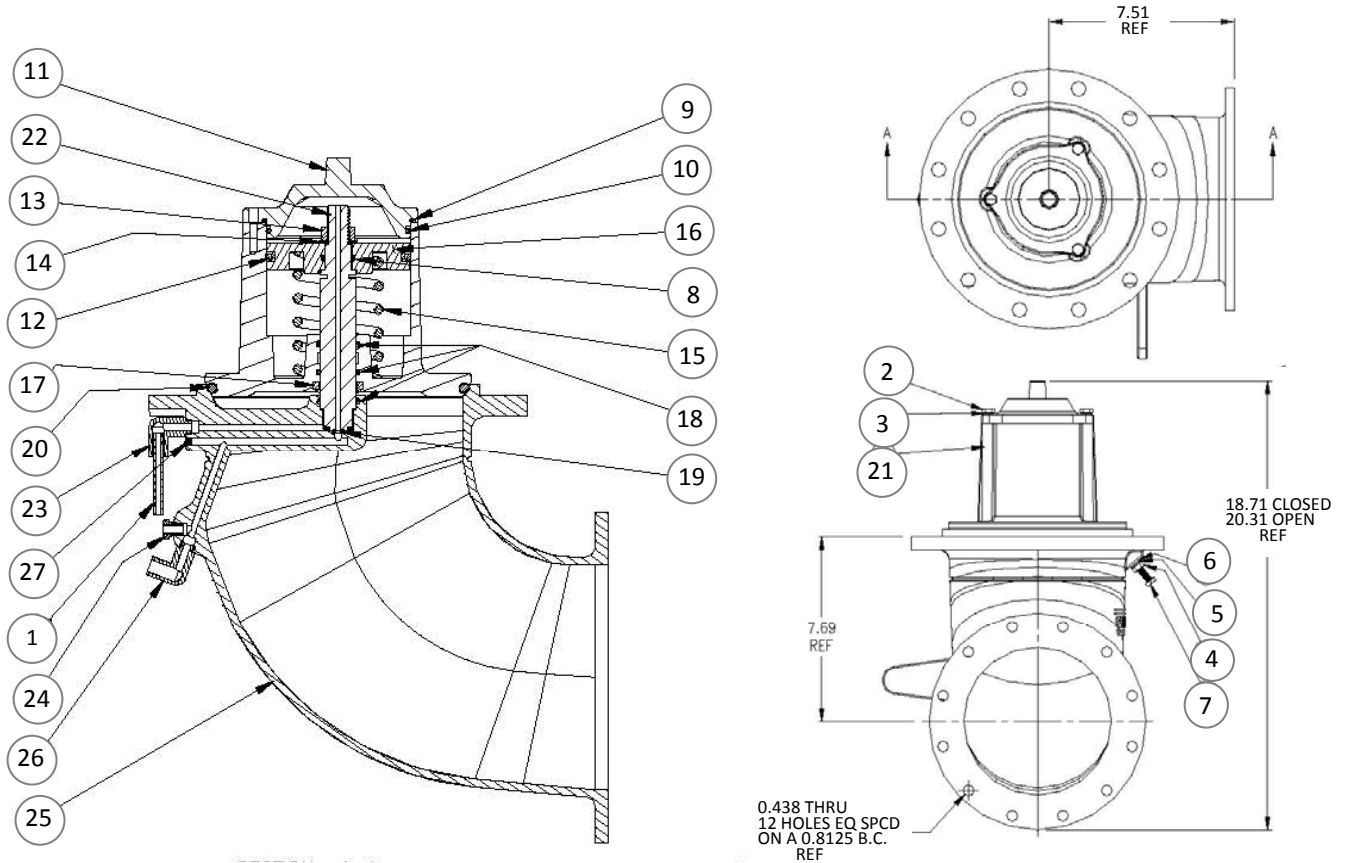

VA9181 6"X6" CRUDE OIL EMERGENCY VALVE

ITEM	PART NUMBER	DESCRIPTION	QTY.
1	9052	AIR TUBING	1
2	12525	HEX CAP SCREW	3
3	H50086M	LOCK WASHER	3
4	1088	HEX NUT	1
5	H20312M	WASHER	1
6	10344	WASHER	1
7	12322	HEX SCREW	1
8	12303	O-RING (BUNA)	1
9	12301	O-RING (VITON)	1
10	12302	O-RING, (BUNA)	1
11	12309	POPPET CAP, MAXAIR	1
12	12304	U-CUP SEAL	1
13	12321	HEX NUT	1
14	12378	LOCK WASHER	1

ITEM	PART NUMBER	DESCRIPTION	QTY.
15	12306	SPRING, MAXAIR	1
16	12298	PISTON, MAXAIR	1
17	12305	SEAL	1
18	12299	O-RING VITON	3
19	12300	O-RING VITON	1
20	12536	O-RING	1
21	12592	6X6 POPPET	1
22	12296	PISTON ROD, MAXAIR	1
23	10291	AIR FITTING	1
24	5047	FUSIBLE PLUG	1
25	12677	TEE BODY	1
26	9489	AIR FITTING	1
27	12324	BALL PLUG	1