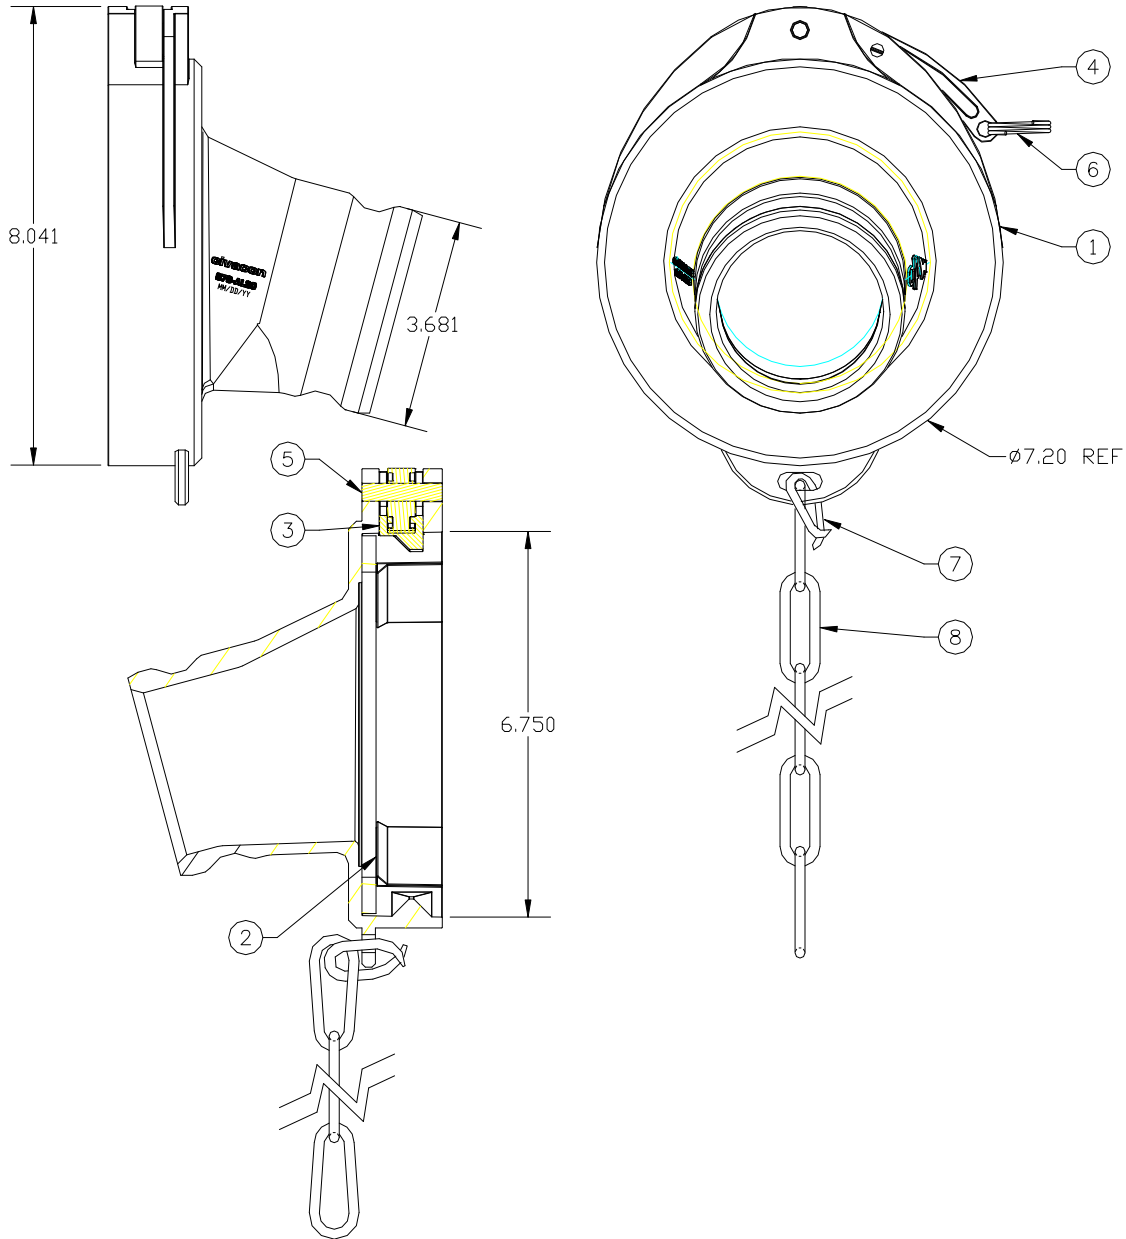

876C-AL4030 4 x 3 Gravity Coupler

PARTS BREAK DOWN

ITEM	PART NUMBER	DESCRIPTION	QTY.
1	11026	BODY, MACHINED	1
2	10918	GASKET, NITRILE	1
2	10918V ²	GASKET, VITON	1
3	H71132 ¹	LOCKING BLOCK	1
4	H71133 ¹	CAM LEVER	1
5	H71149 ¹	CAM PIN	1

ITEM	PART NUMBER	DESCRIPTION	QTY.
6	H20050M ¹	FINGER RING	1
7	H08328M	CONNECTOR RING	1
8	H20325M	CHAIN, ZINC PLATED	1

Also Available with Viton Gasket - 876CV-AL4030

REPAIR KITS	
11474	CAM LEVER REPAIR KIT