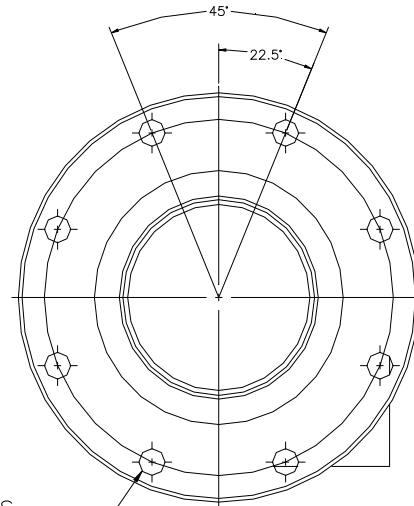

# 611FB Vapor Recovery Adaptor, Flanged

PARTS BREAK DOWN

.441 THRU (8) PLCS.  
.436 EQUALLY SPACED  
ON A 5.875 BOLT CIRCLE

ITEM	PART NUMBER	DESCRIPTION	QTY.
1	9952	BODY, MACHINED	1
2	10068	PLUG	1
3	H10043M <sup>1</sup>	GASKET	1
4	H20433M <sup>1</sup>	WASHER	1
5	H20235M <sup>1</sup>	SPACER	1
6	H20446M <sup>1</sup>	SCREW	1
7	H20432M <sup>1</sup>	WASHER	1
8	H08989M	SPRING	1
9	H20389RE <sup>1</sup>	STEM	1
10	C02642M	BRIDGE GUIDE	1

1—Included in H20695, 2—Included in 891BRK

ITEM	PART NUMBER	DESCRIPTION	QTY.
11	H08607M	RETAINING RING	1
12	11365M <sup>2</sup>	SIGHT GLASS	1
13	H51384M <sup>2</sup>	FLOAT BALL	1
14	H51437M <sup>2</sup>	O-RING	1
15	11366M <sup>2</sup>	SCREW	4
16	H20312M <sup>2</sup>	WASHER	4
17	H20057M	LOCK WASHER	4