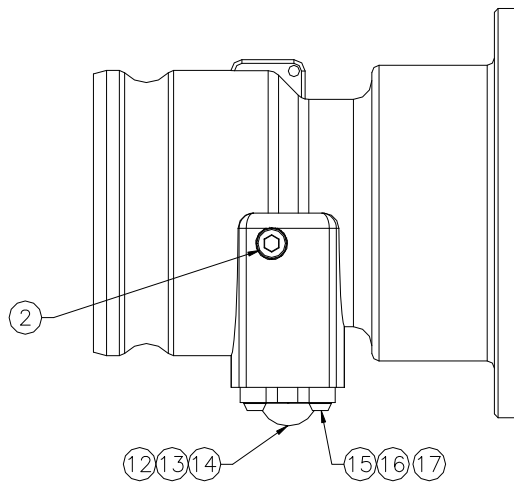

# 611FB Vapor Recovery Adaptor, Flanged

PARTS BREAK DOWN

.441 THRU (8) PLCS.  
.436 EQUALLY SPACED  
ON A 5.875 BOLT CIRCLE

ITEM	PART NUMBER	DESCRIPTION	QTY.
1	9952	BODY, MACHINED	1
2	10068	PLUG	1
3	H10043M <sup>1</sup>	GASKET	1
4	H20433M <sup>1</sup>	WASHER	1
5	H20235M <sup>1</sup>	SPACER	1
6	H20446M <sup>1</sup>	SCREW	1
7	H20432M <sup>1</sup>	WASHER	1
8	H08989M	SPRING	1
9	H20389RE <sup>1</sup>	STEM	1
10	C02642M	BRIDGE GUIDE	1

1—Included in H20695, 2—Included in 891BRK

ITEM	PART NUMBER	DESCRIPTION	QTY.
11	H08607M	RETAINING RING	1
12	11365M <sup>2</sup>	SIGHT GLASS	1
13	H51384M <sup>2</sup>	FLOAT BALL	1
14	H51437M <sup>2</sup>	O-RING	1
15	11366M <sup>2</sup>	SCREW	4
16	H20312M <sup>2</sup>	WASHER	4
17	H20057M	LOCK WASHER	4