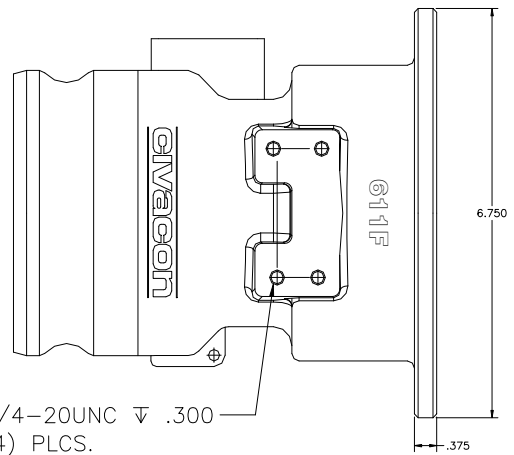

# 611FB Vapor Recovery Adaptor, Flanged

PARTS BREAK DOWN

.441 THRU (8) PLCS.  
.436 EQUALLY SPACED  
ON A 5.875 BOLT CIRCLE

ITEM	PART NUMBER	DESCRIPTION	QTY.
1	9952	BODY, MACHINED	1
2	10068	PLUG	1
3	H10043M <sup>1</sup>	GASKET	1
4	H20433M <sup>1</sup>	WASHER	1
5	H20235M <sup>1</sup>	SPACER	1
6	H20446M <sup>1</sup>	SCREW	1
7	H20432M <sup>1</sup>	WASHER	1
8	H08989M	SPRING	1
9	H20389RE <sup>1</sup>	STEM	1
10	C02642M	BRIDGE GUIDE	1

1—Included in H20695, 2—Included in 891BRK

ITEM	PART NUMBER	DESCRIPTION	QTY.
11	H08607M	RETAINING RING	1
12	11365M <sup>2</sup>	SIGHT GLASS	1
13	H51384M <sup>2</sup>	FLOAT BALL	1
14	H51437M <sup>2</sup>	O-RING	1
15	11366M <sup>2</sup>	SCREW	4
16	H20312M <sup>2</sup>	WASHER	4
17	H20057M	LOCK WASHER	4