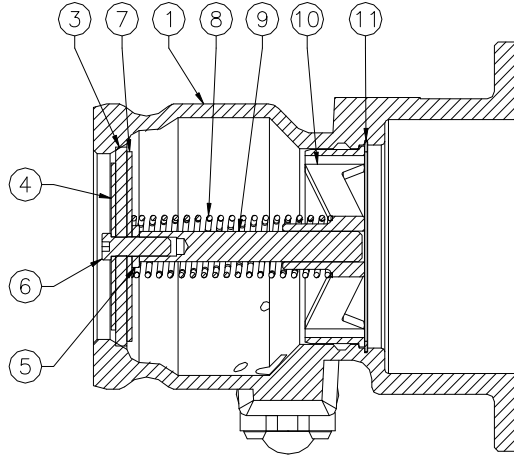

# 611FB Vapor Recovery Adaptor, Flanged

PARTS BREAK DOWN

.441 THRU (8) PLCS.  
.436 EQUALLY SPACED  
ON A 5.875 BOLT CIRCLE

ITEM	PART NUMBER	DESCRIPTION	QTY.
1	9952	BODY, MACHINED	1
2	10068	PLUG	1
3	H10043M <sup>1</sup>	GASKET	1
4	H20433M <sup>1</sup>	WASHER	1
5	H20235M <sup>1</sup>	SPACER	1
6	H20446M <sup>1</sup>	SCREW	1
7	H20432M <sup>1</sup>	WASHER	1
8	H08989M	SPRING	1
9	H20389RE <sup>1</sup>	STEM	1
10	C02642M	BRIDGE GUIDE	1

1—Included in H20695, 2—Included in 891BRK

ITEM	PART NUMBER	DESCRIPTION	QTY.
11	H08607M	RETAINING RING	1
12	11365M <sup>2</sup>	SIGHT GLASS	1
13	H51384M <sup>2</sup>	FLOAT BALL	1
14	H51437M <sup>2</sup>	O-RING	1
15	11366M <sup>2</sup>	SCREW	4
16	H20312M <sup>2</sup>	WASHER	4
17	H20057M	LOCK WASHER	4