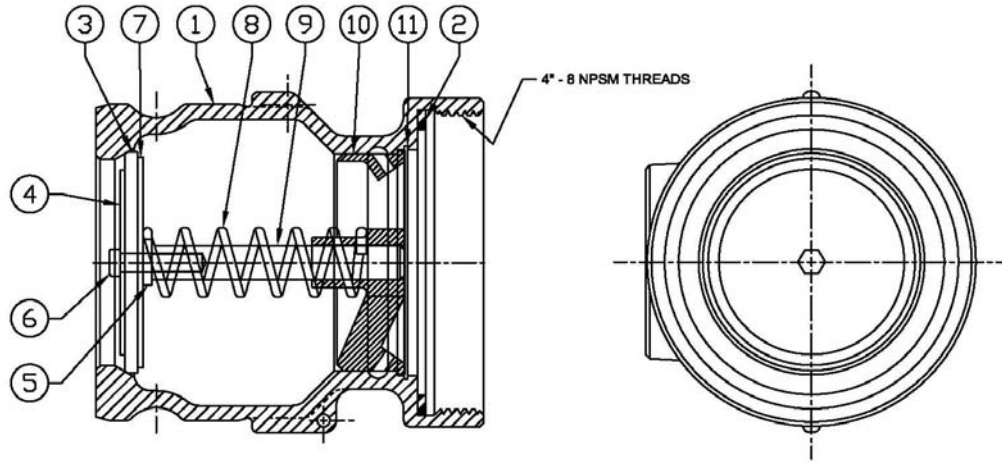

611T-AL40-NPT Vapor Recovery Adaptor

PARTS BREAK DOWN

610T Vapor Recovery Adaptor

ITEM	PART NUMBER	DESCRIPTION	QTY.
1	E10115A	BODY, MACHINED	1
2	H01450M	GASKET, BUNA-N	1
3	H10043M ¹	SEAT RING, BUNA-N	1
4	H20433M ¹	RETAINER (SMALL)	1
5	H20235M ¹	SPACER	1
6	H20446M ¹	CAP SCREW	1
7	H20432M ¹	RETAINER (LARGE)	1
8	H08989M	SPRING	1

1—Included in H20695

ITEM	PART NUMBER	DESCRIPTION	QTY.
9	H20389RE ¹	POPPET STEM	1
10	C02642M	BRIDGE GUIDE	1
11	H08607M	RETAINING RING	1

REPAIR KITS	
H20695	POPPET ASSEMBLY