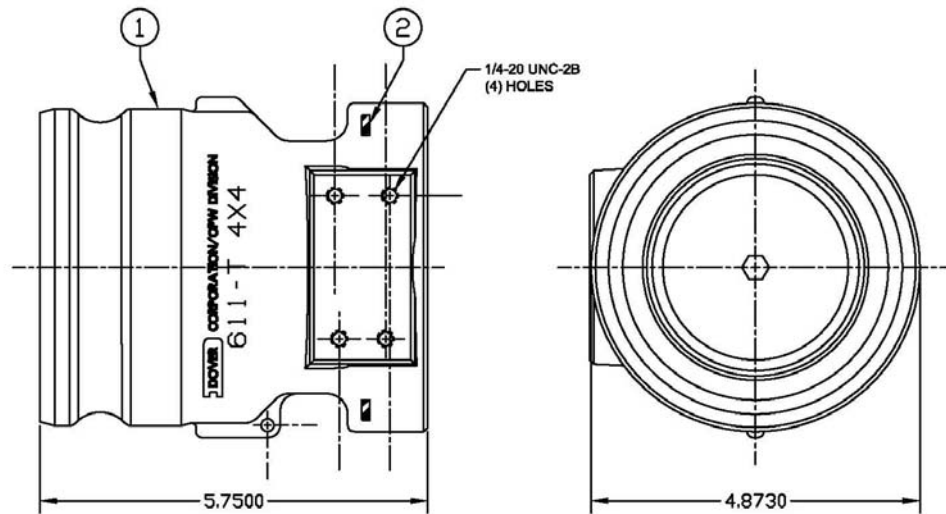

611T-AL40-NPT Vapor Recovery Adaptor

PARTS BREAK DOWN

610T Vapor Recovery Adaptor

ITEM	PART NUMBER	DESCRIPTION	QTY.
1	E10115A	BODY, MACHINED	1
2	H01450M	GASKET, BUNA-N	1
3	H10043M ¹	SEAT RING, BUNA-N	1
4	H20433M ¹	RETAINER (SMALL)	1
5	H20235M ¹	SPACER	1
6	H20446M ¹	CAP SCREW	1
7	H20432M ¹	RETAINER (LARGE)	1
8	H08989M	SPRING	1

1—Included in H20695

ITEM	PART NUMBER	DESCRIPTION	QTY.
9	H20389RE ¹	POPPET STEM	1
10	C02642M	BRIDGE GUIDE	1
11	H08607M	RETAINING RING	1

REPAIR KITS	
H20695	POPPET ASSEMBLY