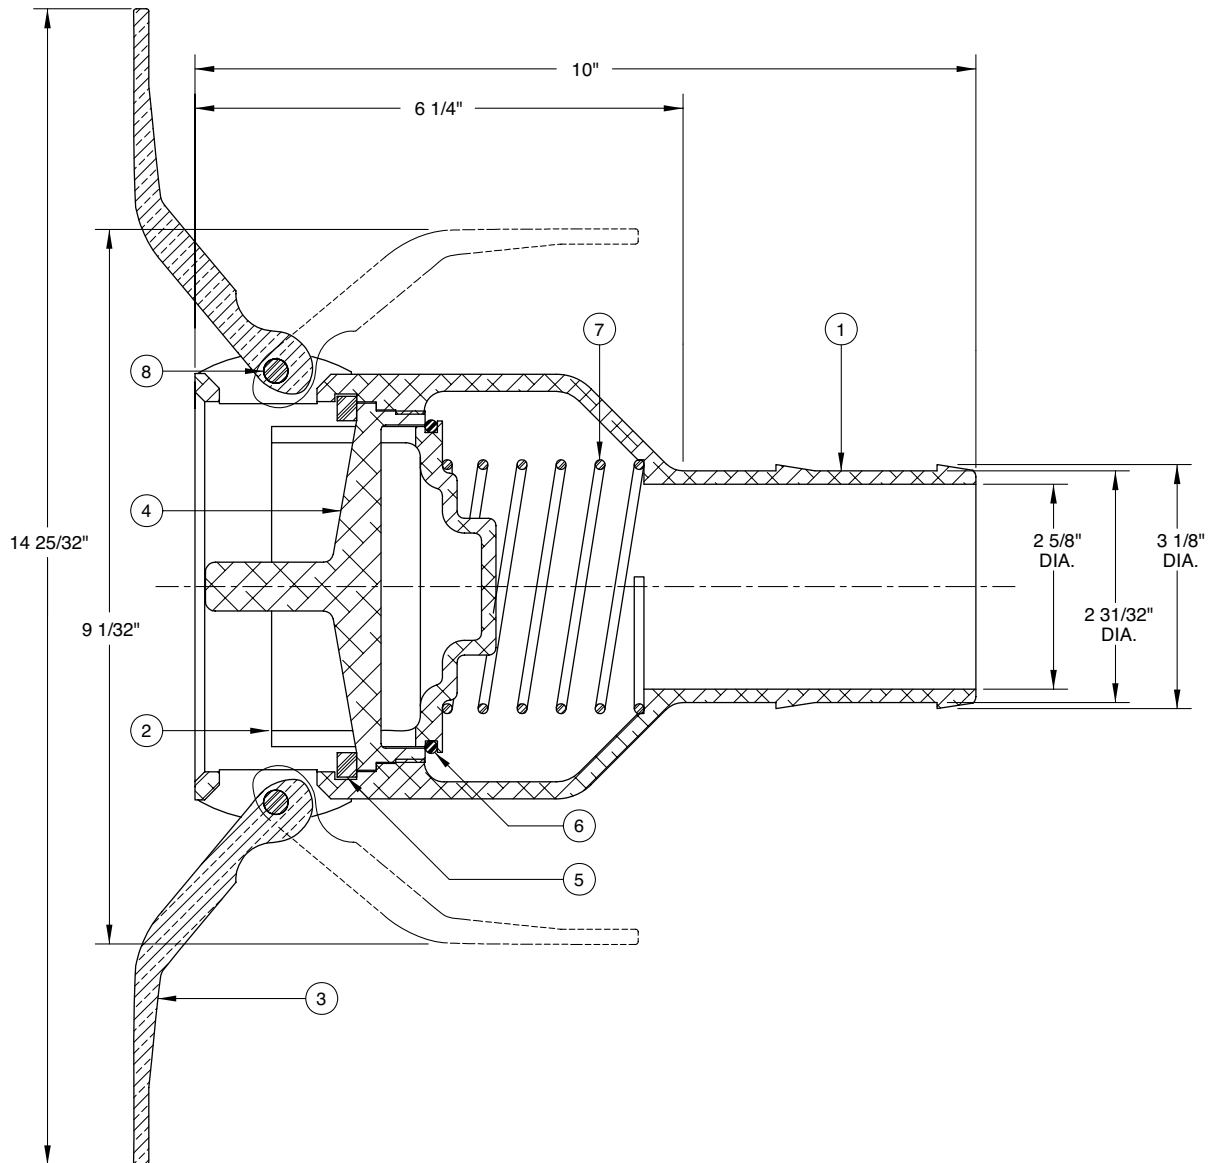

633CPP-4030 4" x 3" Vapor Coupler

Replacement Parts

Rev. 0, January 2003

ITEM	PART NUMBER	DESCRIPTION	QTY.
1	D01116A	BODY	1
2	C02844AH	POPPET	1
3	D00272B	PADDLE ARM	2
4	C02843AH	GUIDE RING	1

ITEM	PART NUMBER	DESCRIPTION	QTY.
5	H08945M	GASKET (BUNA)	1
6	H07408M	O-RING (BUNA)	1
7	H09110M	SPRING	1
8	H20144M	GROOVE PIN	2