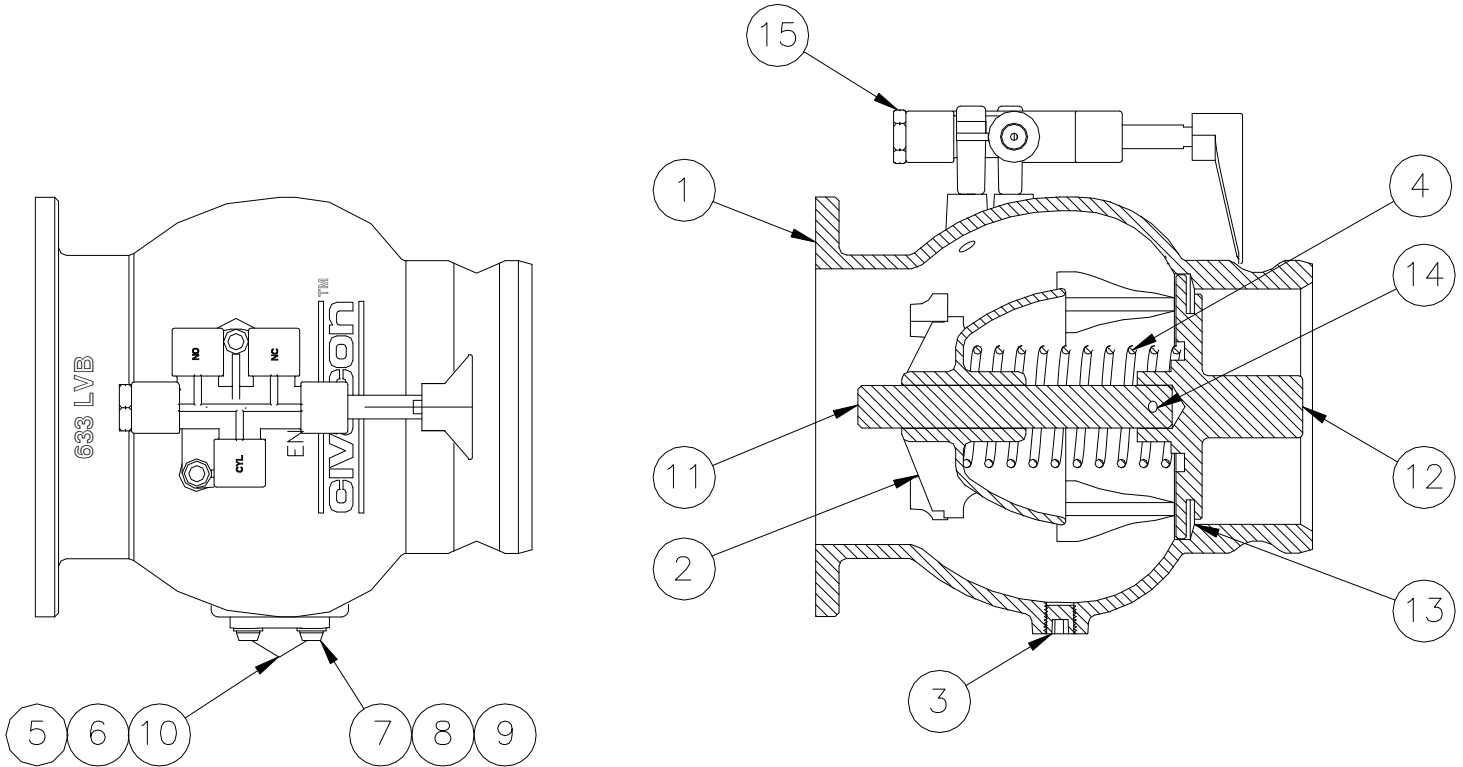

633LVB-201 Vapor Recovery Adaptor

PARTS BREAK DOWN

ITEM	PART NUMBER	DESCRIPTION	QTY.
1	11666	BODY, MACHINED	1
2	C02779M	DEFLECTOR	1
3	10068	PLUG, 1/4" NPT	1
4	H20007M	SPRING	1
5	11365M	SIGHT GLASS	1
6	H51384M	FLOAT BALL	1
7	11366M	SCREW	4
8	H20057M	LOCK WASHER	4
9	H20312M	WASHER	4
10	H51437M	O-RING	1
11	H08841RA ¹	SHAFT	1

1 - Included in H20009

ITEM	PART NUMBER	DESCRIPTION	QTY.
12	C51410A ¹	POPPET, MACHINED	1
13	H20750M ¹	VITON GASKET	1
14	H09193M ¹	COTTER PIN	1
15	201	INTERLOCK VALVE	1

Available without Air Interlock—633LVB

REPAIR KITS	
H20009	Poppet Assembly