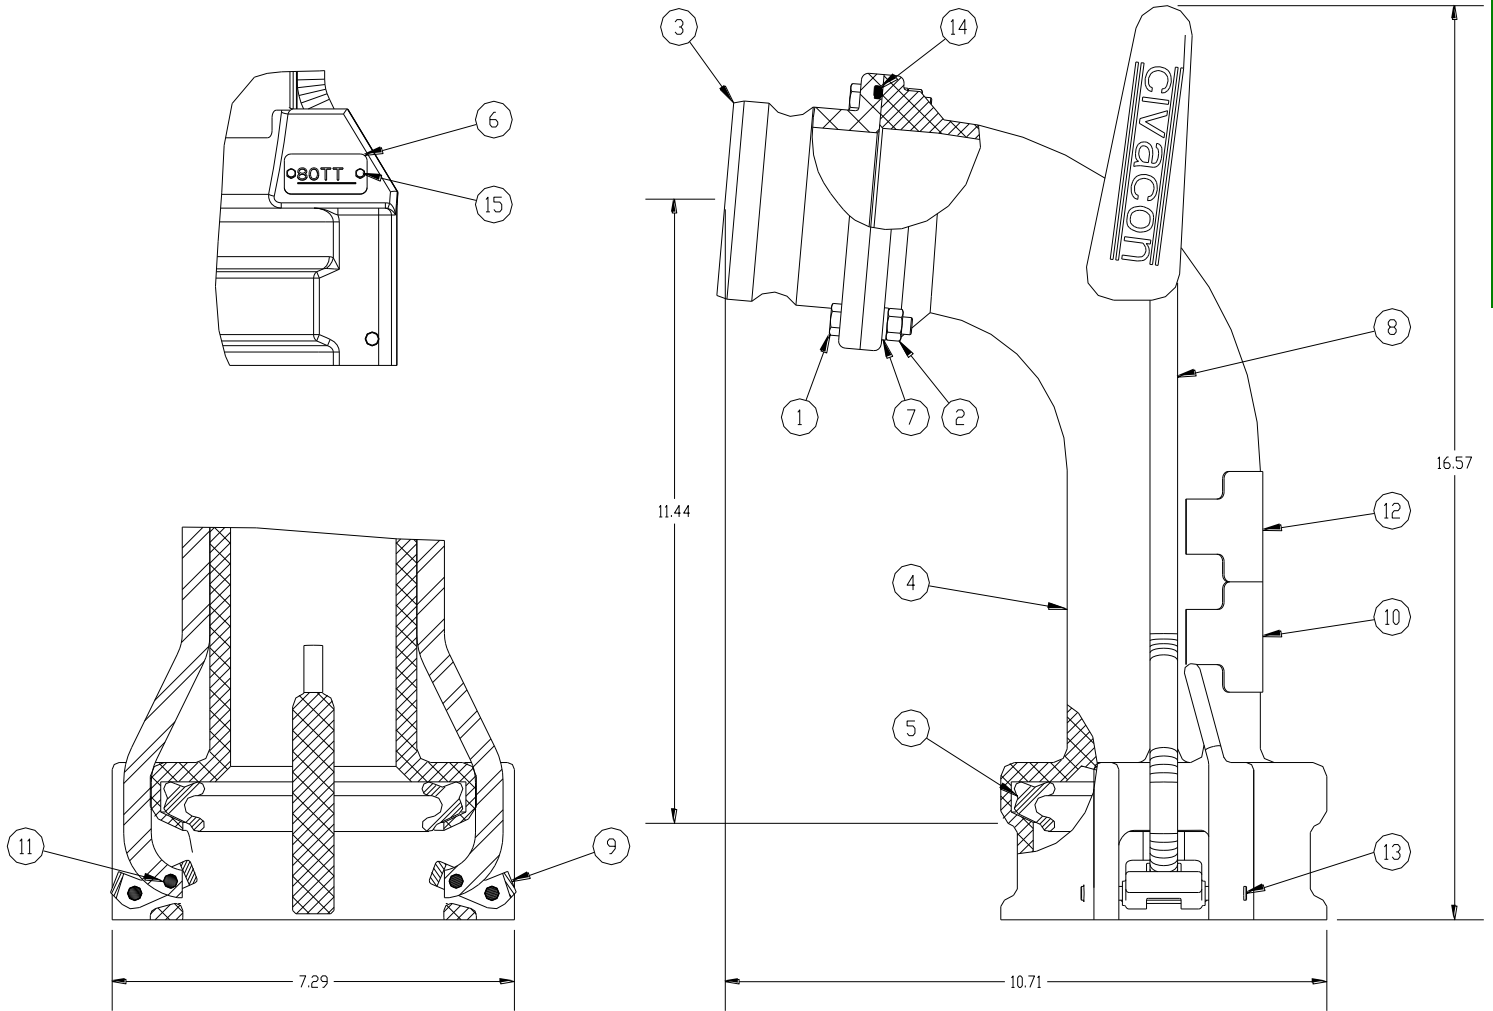

80TT Vapor Recovery Elbow

ITEM	PART NUMBER	DESCRIPTION	QTY.
1	6112	Bolt, 5/16"-18 x 1	4
2	7816	Nut, 5/16"-18	4
3	11588	3" Cam & Groove Adaptor	1
4	12064	Machined Body	1
5	12157	Gasket, Buna-N	1
6	12226	Label	1
7	10806M	Lock Washer	4
8	C10078M	Handle	1

ITEM	PART NUMBER	DESCRIPTION	QTY.
9	C10079A	Cam Lever	2
10	C10104M	Label	1
11	H20140M	Groove Pin	2
12	H20257M	Label	1
13	H20304M	Groove Pin	2
14	H52373M	O-Ring, Buna-N	1
15	H53001M	Screw (Label)	2